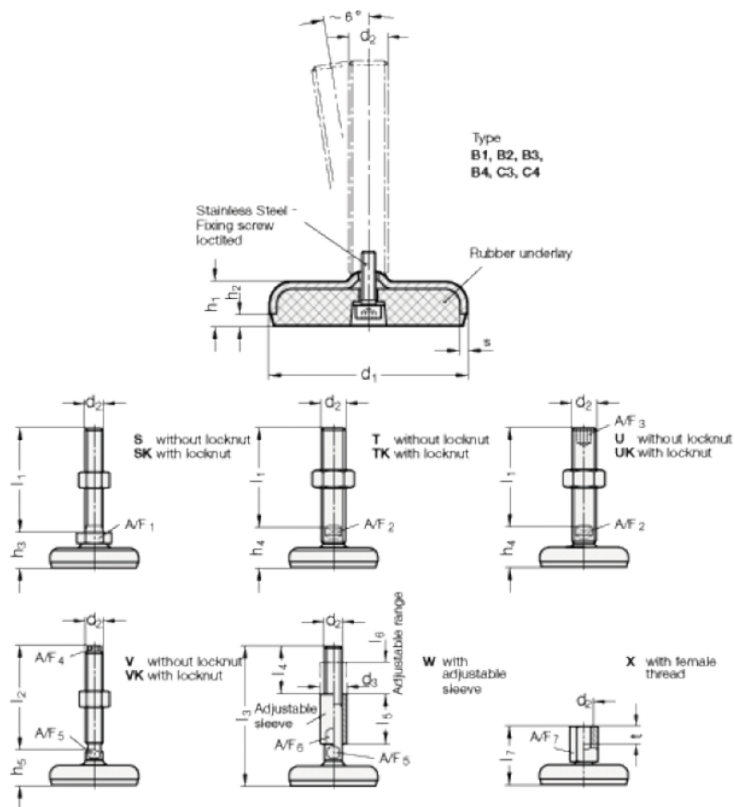

Article number: 2031100M842B2X

Description:

GN 31-100-M8-42-B2-X

Note:

X With female thread, External hexagon

Measures

A/F7	= 14
d1	= 100
d2	= 8
h1	= 20
h2	= 6
l7 +4.0/0	= 42
s	= 3
t	= 8